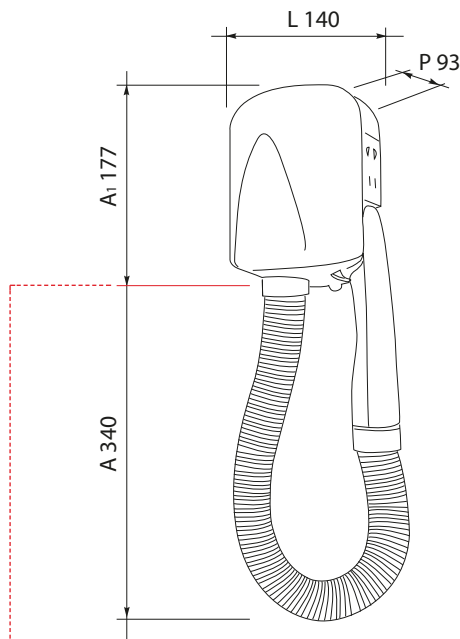

Tiny

Small hotel hair dryer with flexible hose and shaver socket 110/220 V. Suitable for public use in medium traffic facilities. Stylish and compact hair dryer, it fits every kind of small space

Cover	ABS
Operating	Automatic (when hose is unhooked)
Tension	220-240 V
Frequency	50-60 Hz
Electrical insulation	Class II
Rated power	400 W, 700 W
Air flow volume	max 30,0 L/s
Weight	1,3 Kg
Measure (H x W x D)	177(517 with hose) x 140 x 93 mm
Pcs per box	Single
Packaged dimensions (H x W x D)	10,5 x 27 x 21,5 cm
Master carton	12 pcs
Measure master carton H x W x D	32,5 x 55 x 45 cm

Other features:

- Shaver socket 110 / 220 V
- 2 heat / speed settings, 400-700 W
- **Automatic turn off after 5 minutes**
- Hose length 80/120 cm
- Safety thermostat

FLOOR HEIGHT: 1,55 MT.

Article	Description
TINY	Hotel hair dryer with hose and shaver socket, 2 speeds max. 700 W