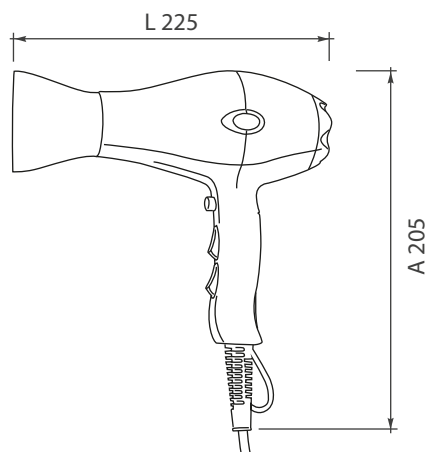

With universal holder
black ABS

Spiral cable 0,5 mt.
with linear cable 1,00 mt.

| | |
|---------------------------------|----------------------|
| Cover | ABS |
| Operating | ON-OFF button |
| Tension | 220-240 V |
| Frequency | 50-60 Hz |
| Electrical insulation | Class II |
| Rated power | max 1800 W |
| Air flow volume | max 30 L/s |
| Weight | 0,800 Kg |
| Measure (H x W x D) | 205 x 225 x 91 mm |
| Pcs per box | Single |
| Packaged dimensions (H x W x D) | 26 x 25 x 12 cm |
| Master carton | 12 pcs |
| Measure master carton H x W x D | 37 x 55,5 x 46,5 cm |

Other features:

- 3 heat, 2 speed (separate settings)
- **Istant cool air button**
- Thermostat on the heating element
- Spiral cable 0,5 mt. with linear cable 1,00 mt.
- Combined with a universal wall holder
- Removable filter